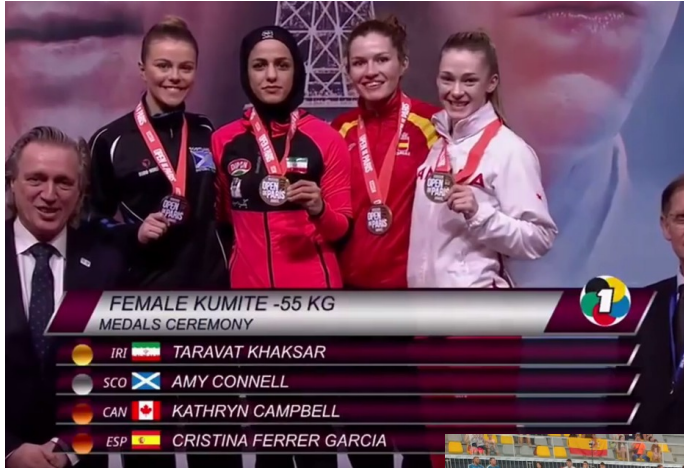

Sportdata Client Software License