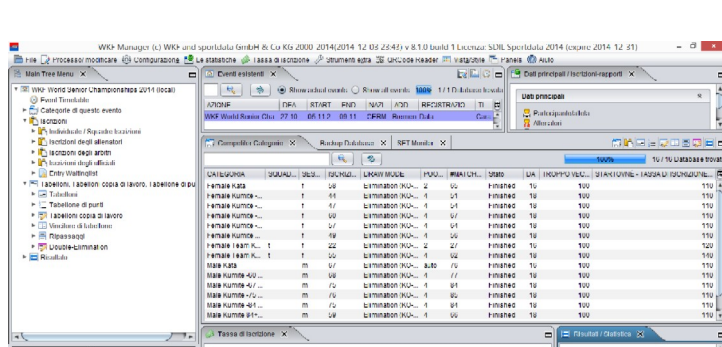

Sportdata Client Software License