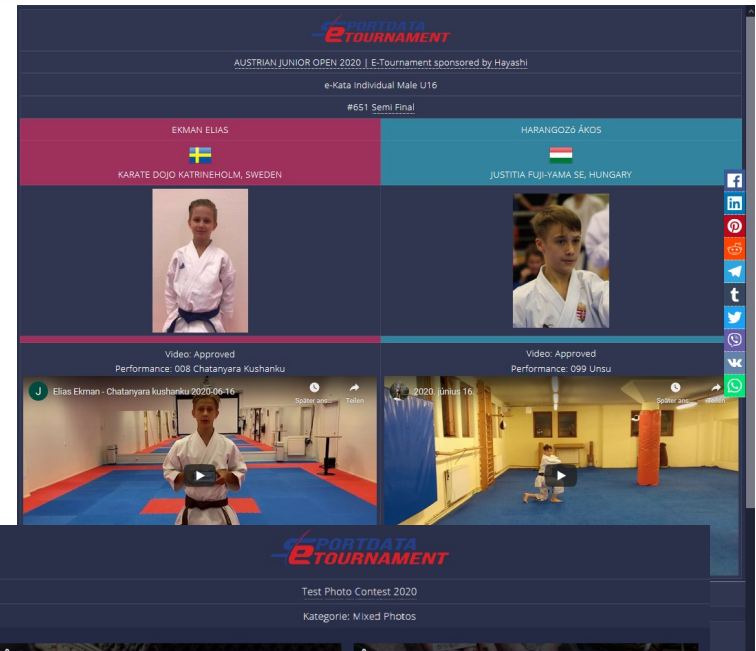

Sportdata E-Tournaments

Sportdata Photo and Video Contests

Package	Price
LIGHT	% of the entry fee (min. 199€) 1 - 300 Entries: 6,5% 301 - 600 Entries: 6% 601 or more: 5,5%
STANDARD	LIGHT + Entry based service fee (1 €/entry)
PREMIUM	LIGHT + Entry based service fee (2 €/entry)