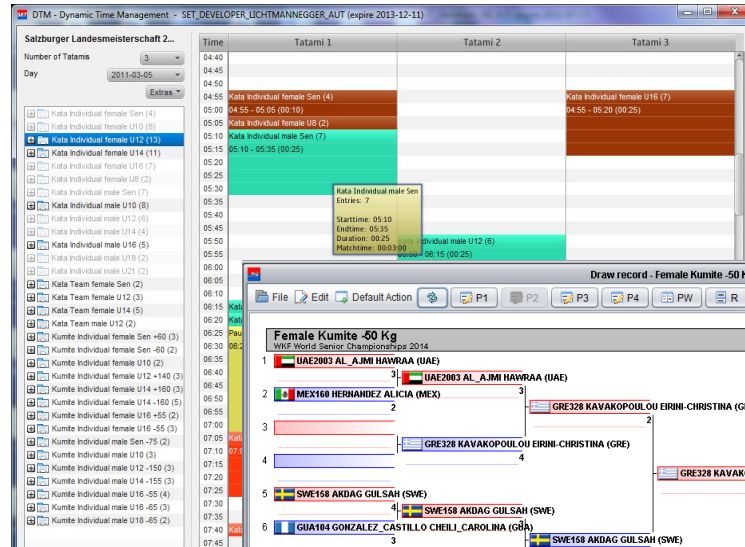

Sportdata Client Software License