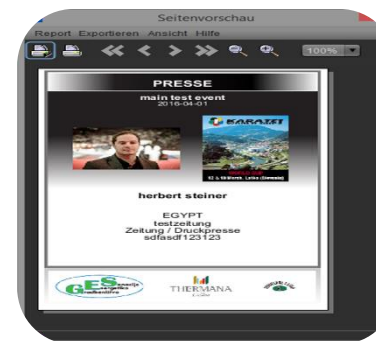

Print Preview

QR-Code Reader
Support

ACCESS CONTROL SYSTEM

Multiple Access Points

Support of multiple Access Points with different access modes: IN / OUT or both

Tracking and Monitoring

Real time tracking of Access Points, Scans, Participant status, Limits and Capacities