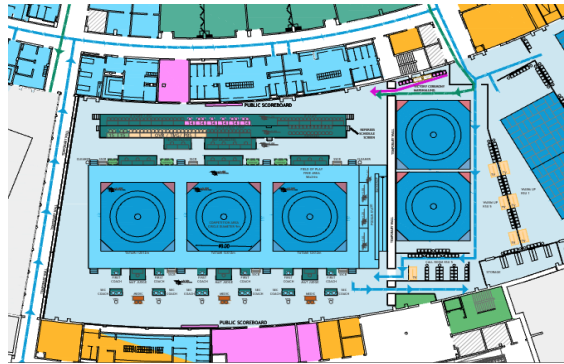

ASSIGN ACCESS AREAS

Seamlessly manage, track and verify credentials digitally ensuring effective control over each access area. Know who is coming in and out and when.

ACCESS CONTROL

Read QR codes with integrated camera on your smartphone, tablet or laptop permitting cost effective deployment and controls.