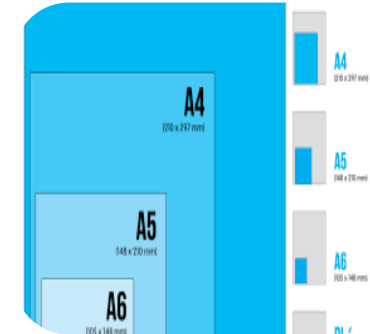

Any Paper Format