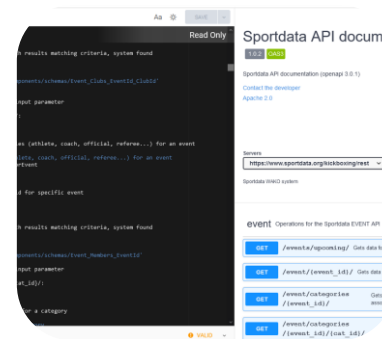

ACCREDITATION SYSTEM

More Features

Webcam Capture and Image Editor

1D and 2D Barcodes

API & Interfaces
Exports for Access Control system

Any Paper Format

Unlimited Printer
Combability

Online and Offline

Print Preview

QR-Code Reader
Support

ACCESS CONTROL SYSTEM

Multiple Access Points

Support of multiple Access Points with different access modes: IN / OUT or both

Tracking and Monitoring

Real time tracking of Access Points, Scans, Participant status, Limits and Capacities