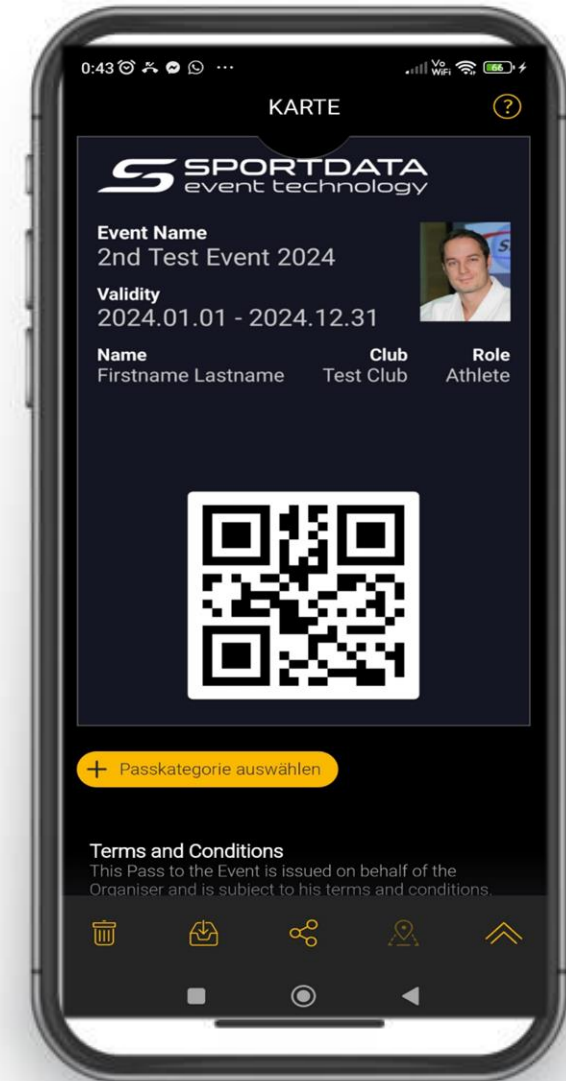

ACCREDITATION SYSTEM

Digital Accreditation – WALLET PASS

- Provide the accreditation as PKPASS file for Apple and Google Wallets
- Digitally signed and protected
- Validity period
- Customizable
- Send via Email
- Connect via STMP to your own Email-Account