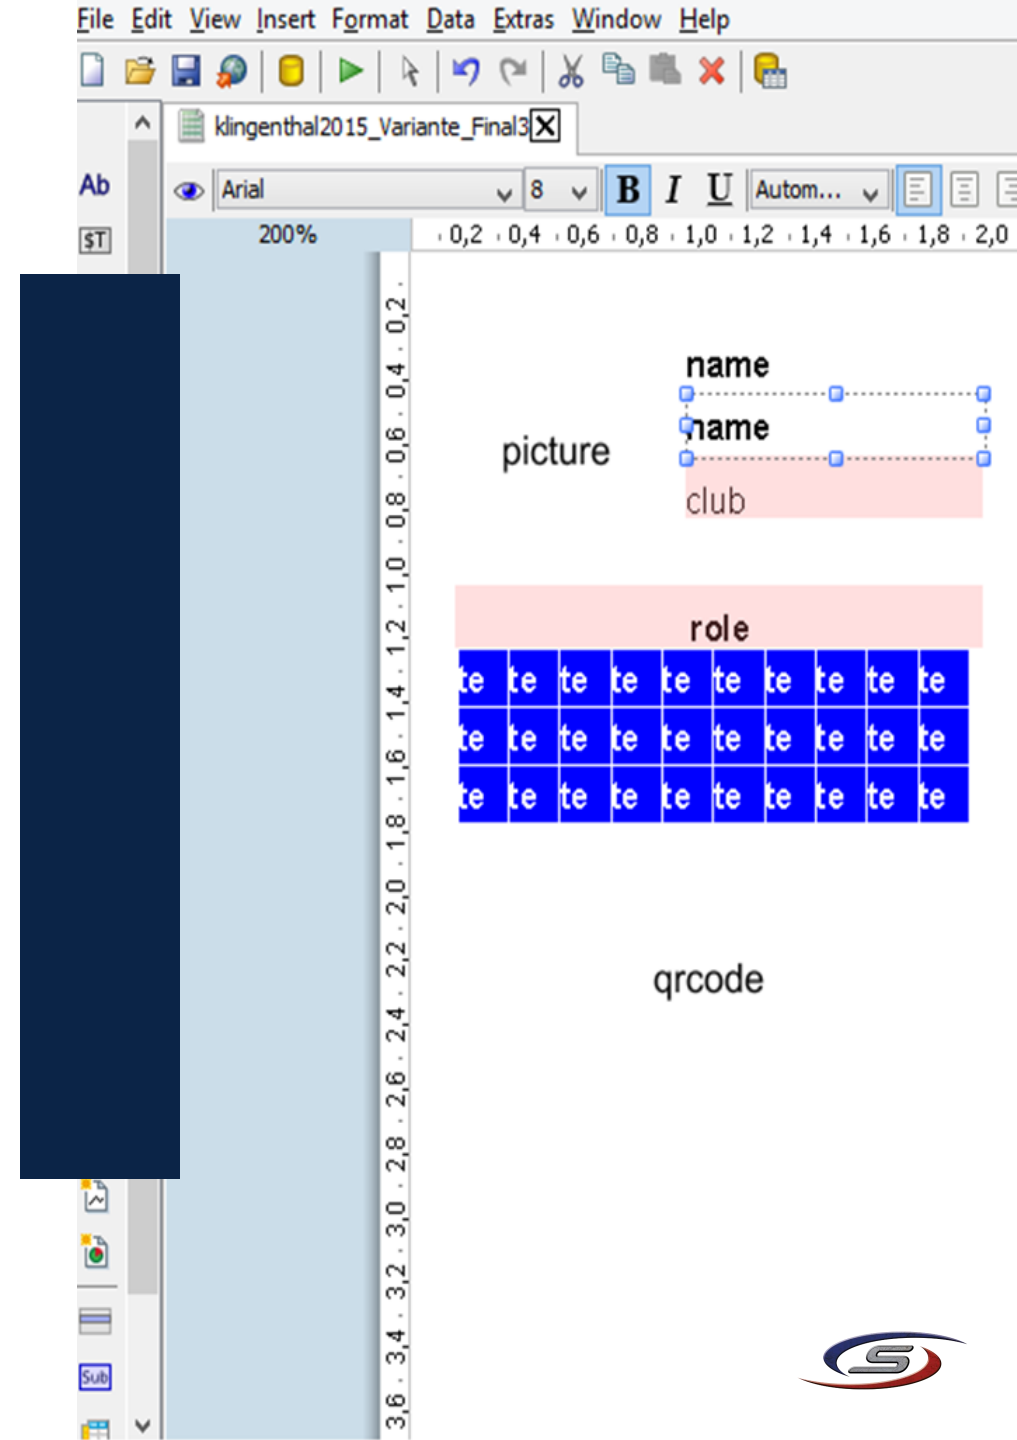

ACCREDITATION SYSTEM

Designer Tool and Templates

Create and design your custom Accreditation using the Designer Tool.