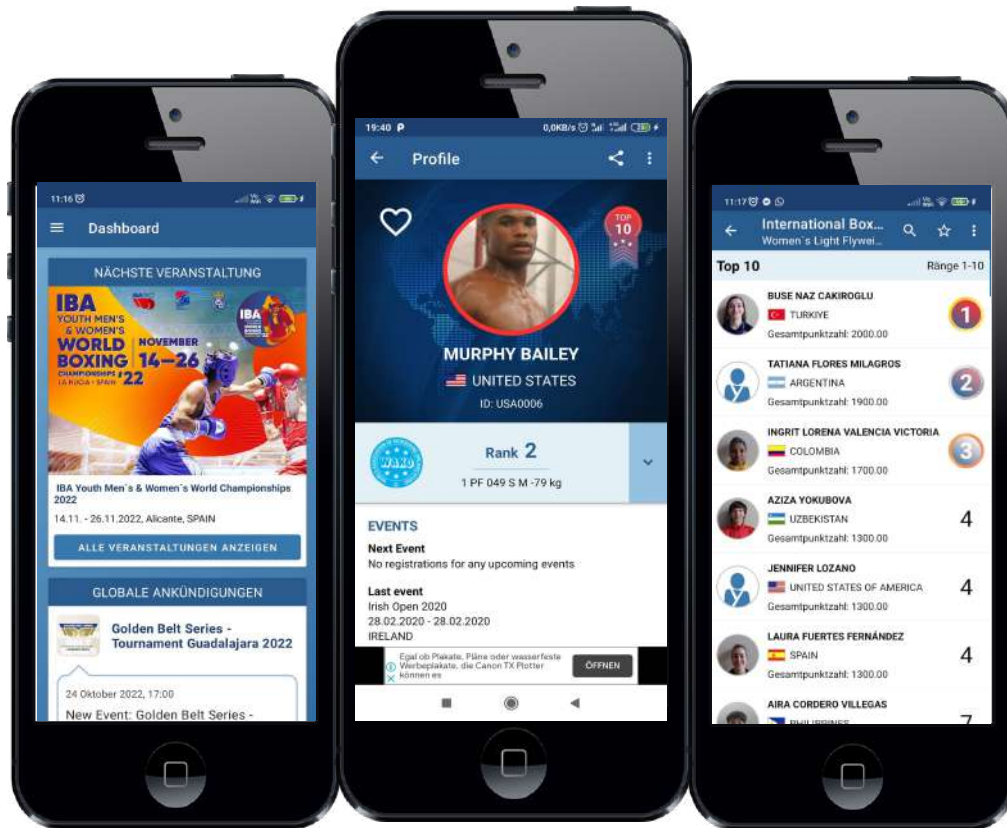

Broadcasting & Livestreaming

- TV Graphics - Live Results
- Live Streaming Equipment
- Set ups
- Live Feeds
- API interfaces for Broadcasters (HTTP/TCP/ UDP)

Interfaces and APIs

- QR Code Scanners
- Integrated System
- Secure Online Payments
- APIs
- 3rd Party Interfaces

Web Results

- Events
- Event Categories/Divisions
- Participant Information
- Scores and Results
- Draws and Standings
- Medal Standings

SPORTID App

- Event information
- Live data of matches & timetable
- Rankings
- Follow Athletes
- Notification & Announcements
- Reminders
- Entries
- Draws
- Maps
- Live Stream