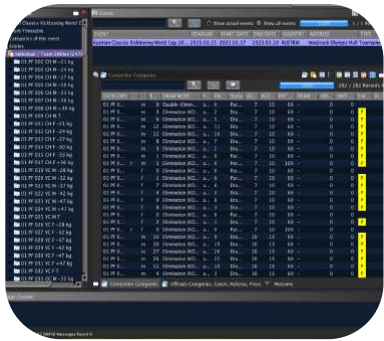

From devices at each field of play the competition information is inputted and sent to the scoreboard and centralized in the OVR

ON VENUE RESULTS

Highlighted Features

Entry Management

Role Assignment Categories
Access Areas
Custom Limits
Move, Merge, Split Entries
Waiting Lists
& more

Schedules-Match List

Double Start Checks
Configurable (Match Time, Colors & Settings)
Estimations
Online Uploads

Draws, Results, Stats

Start Lists
Public Draw
Seeding Configuration
Random Logic
Brackets, Point Table & other Draw Modes
Result Books

Information Systems

Real Time Displays
Sport-Specific Scoreboards
LED Walls
Public Scoreboard - Websites

ON VENUE RESULTS

More Features

User Authentication

Referee Draw Assignment

Open API & Interfaces

Ranking Integration