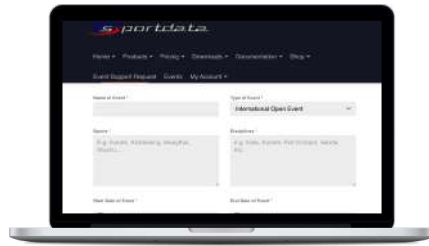

Key Benefits

International Event Experience

Professionalism & Leadership

Best Practices Exchange

Comfort & Assurance

Recommended Timeline

Onsite Support

Support Request Form
([Link](#))