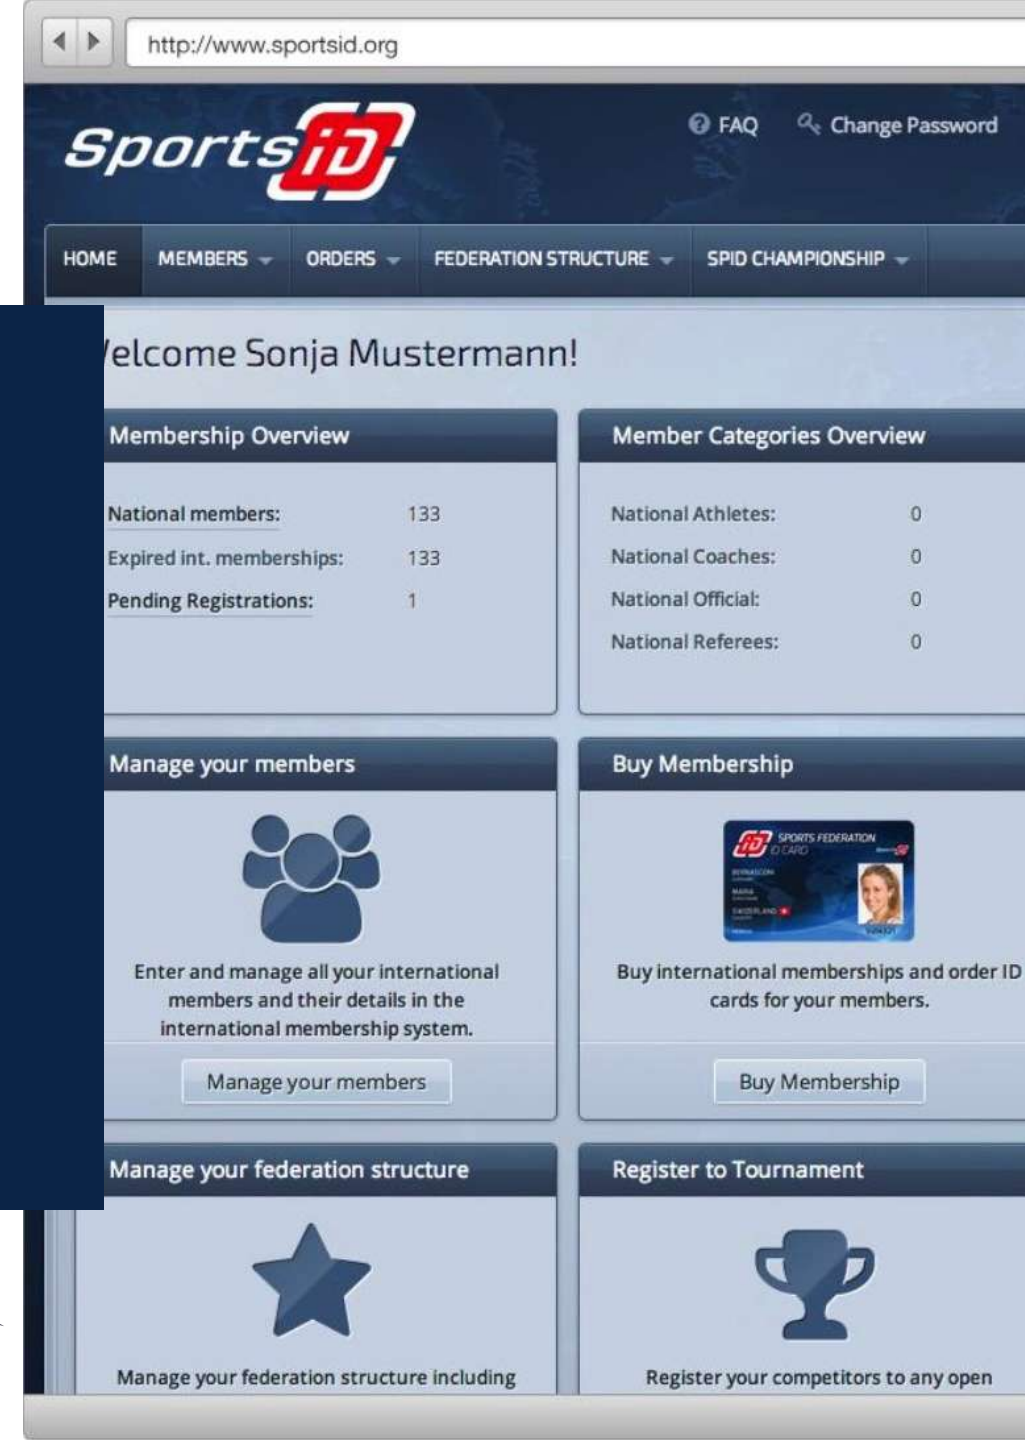

RANKING

**WEBSITE
INTEGRATION**

**E-LEARNING
TOOLS**

ONSITE SERVICES

**ONSITE VENUE
RESULT** (Main Software)

TIMING & SCORING
(Point Panel & Scoreboards)

VIDEO REVIEW

**LIVE STREAM &
BROADCASTING**

**EQUIPMENT
RENTAL**

**SPORTDATA
COURSES**

**REMOTE
SUPPORT**

SPORTSID (Membership System)

Overview

The user-friendly and cloud-based online solution integrates multi-layered membership management, ordering ID cards, secure standards for payment, as well as fast and easy event registration. Sports-ID uses highly secure smartcard technology to ensure the identification and authentication of athletes and officials using mobile and web channels