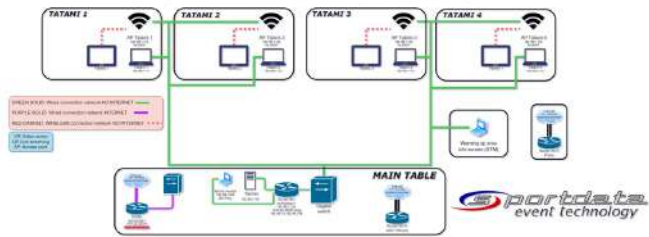

From devices at each field of play the competition information is inputted and sent to the scoreboard and centralized in the OVR

ON VENUE RESULTS

Highlighted Features

Entry Management

Role Assignment Categories
Access Areas
Custom Limits
Move, Merge, Split Entries
Waiting Lists
& more

Information Systems

Real Time Displays
Sport-Specific Scoreboards
LED Walls
Public Scoreboard - Websites

ON VENUE RESULTS

More Features

User Authentication

Referee Draw Assignment

Open API & Interfaces

Ranking Integration

TIMING & SCORING

Overview

Timing and scoring (T&S) in sports are vital for fair competition, record-keeping, and athlete improvement. Real-time data boosts fan engagement and media coverage, while precision aids judging and logistical efficiency. Overall, timing and scoring are integral to the success and enjoyment of sporting events.

Timing & Scoring

Highlighted Features

NETWORK DESIGN & SETUP

We provide reliable connectivity that supports real-time data transmission, facilitating instant updates, live streaming, and accurate score reporting.