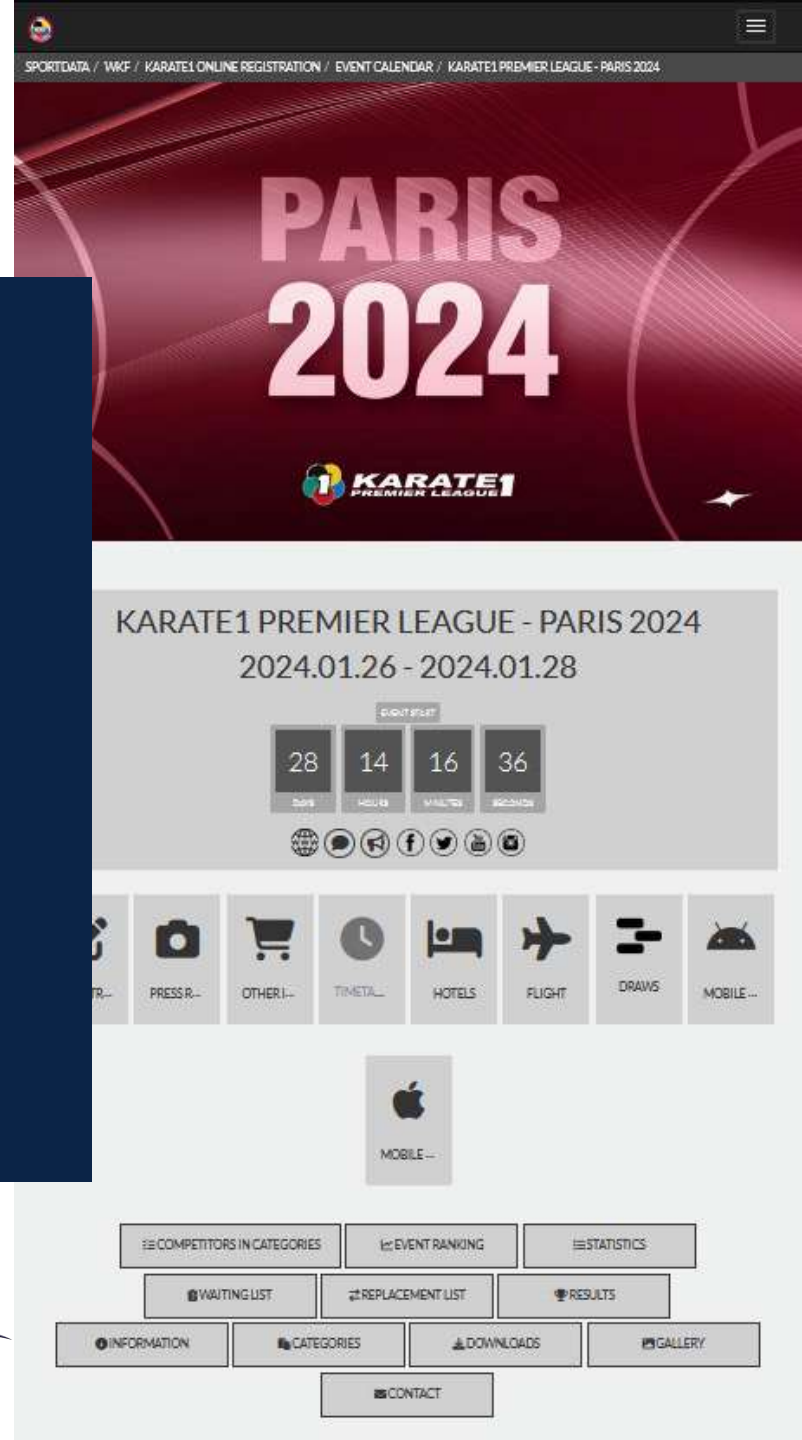

SET ONLINE (entry system & web-results)

Overview

The registration process in sports is pivotal for ensuring fair participation, managing athlete information, and streamlining event logistics. An efficient registration system enhances the overall experience for athletes and organizers, minimizing delays and simplifying the entry into competitions. In summary, a well-executed registration process is fundamental to the success and smooth operation of sporting events.