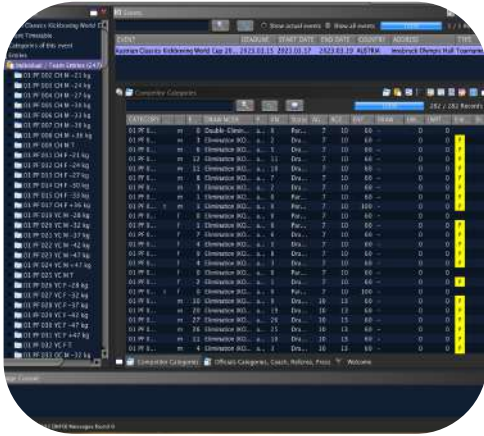

QR CODE READER

Read QR code with integrated camera on your smartphone, tablet or laptop permitting cost effective deployment and controls.

ON VENUE RESULTS

Overview

Implementing an Onsite Result System (OVR) at a sports event enhances the overall experience for participants and spectators. Real-time access to detailed outcomes creates an immersive atmosphere, ensuring accurate data and seamless event management. Immediate results facilitate timely awards and sponsor visibility, showcasing the event's commitment to innovation.

ON VENUE RESULTS

Flow of Information

ENTRY SYSTEM

Members can easily register their entries, manage, and process payments. Customize, configure settings to fit the needs of your event. See Live Results, Schedules.

ONSITE VENUE RESULT

The OVR receives registration and competition data and converts it into different outputs like the draws, schedules, statistics, accreditations, web-results, TV graphics etc.

TIMING & SCORING

From devices at each field of play the competition information is inputted and sent to the scoreboard and centralized in the OVR

ON VENUE RESULTS

Highlighted Features

Entry Management

Role Assignment Categories
Access Areas
Custom Limits
Move, Merge, Split Entries
Waiting Lists
& more