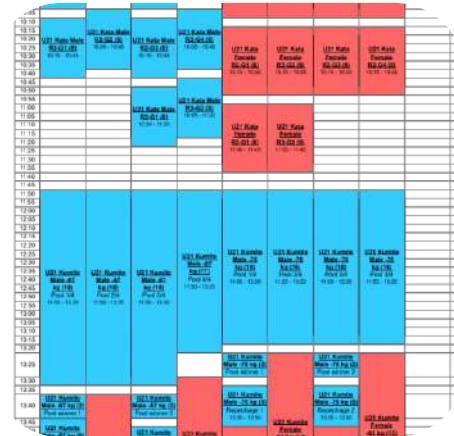

From devices at each field of play the competition information is inputted and sent to the scoreboard and centralized in the OVR

ON VENUE RESULTS

Highlighted Features

Entry Management

Role Assignment Categories
Access Areas
Custom Limits
Move, Merge, Split Entries
Waiting Lists
& more