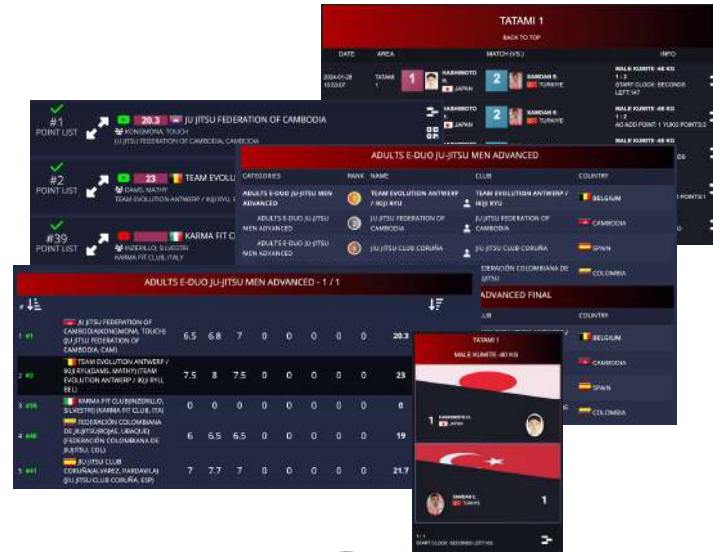

WEBSITE INTEGRATION

Highlighted Features

EVENT CALENDAR

Maintaining an updating schedule on your website ensures that visitors consistently enhancing user engagement and satisfaction

WEB RESULTS

Regular updates enhance the credibility of your sports-related content, attracting and retaining visitors interested in current and accurate match outcomes