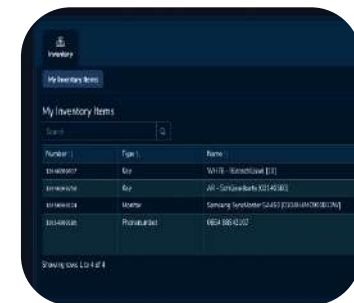

Workforce Planning

Budget & Expenses Management

Time Tracking

Venue Access Control

Inventory & Uniform Management

E-LEARNING

Highlighted Features

VIDEO SCORING EVALUATION