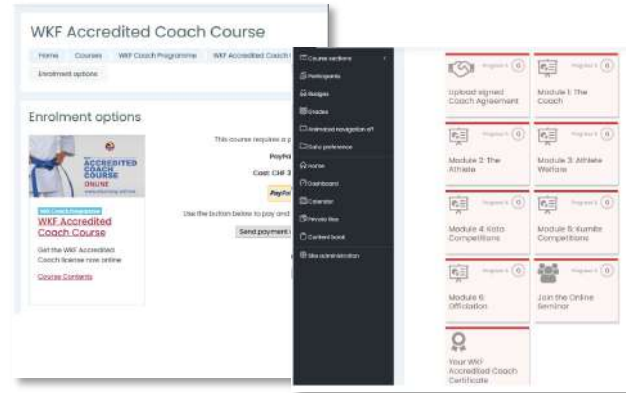

EDUCATION COURSES

The OVR receives registration and competition data and converts it into different outputs like the draws, schedules, statistics, accreditations, web-results, TV graphics etc.