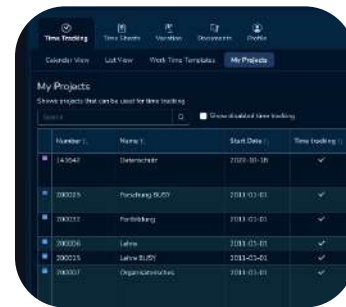

Optimized User Experience

Optimized user experience with specialized controllers, markers and usability features

GAMES MANAGEMENT

Highlighted Features

Volunteer Management

CMS & WEB shops

Project Management