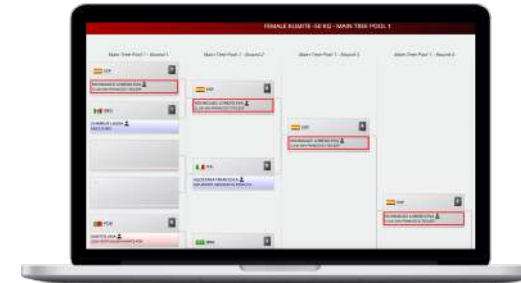

SET ONLINE

Highlighted Features

The SET ONLINE serves as a central hub for enthusiasts, offering detailed event schedules, team information, and results. It enhances professionalism, providing a credible space for sponsors. With **real-time updates** and engaging content, it becomes a powerful marketing tool through social media and email campaigns, offering a seamless blend of information, promotion, and engagement.

[Click to see more features](#)

Live Results

Keep everyone up to date with the results of the day