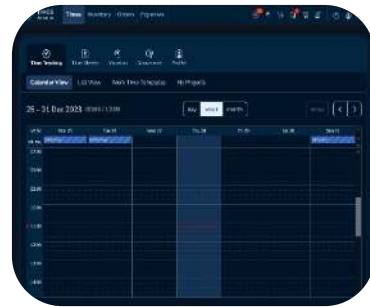

Time Tracking