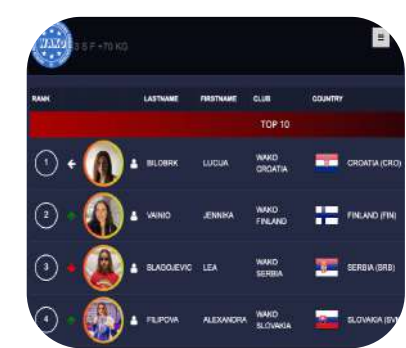

Information Systems

Real Time Displays
Sport-Specific Scoreboards
LED Walls
Public Scoreboard - Websites

ON VENUE RESULTS

More Features

User Authentication

Referee Draw Assignment

Open API & Interfaces

Ranking Integration