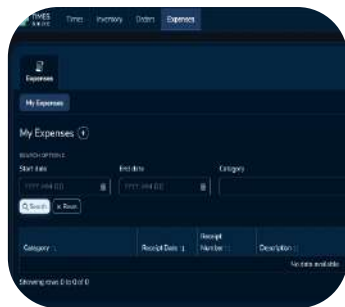

Budget & Expenses Management